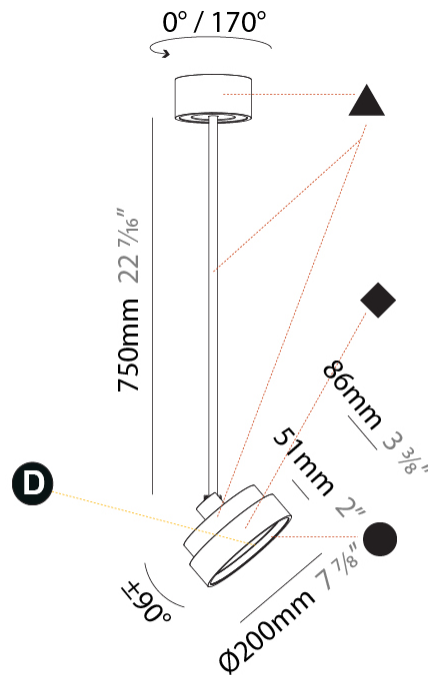

GENERAL

Series: Sign Diva Flex
Subseries: Sign Diva Flex Korona
Brand: Prolicht
Division: Architectural
Mounting Type: Suspension
Mounting Location: Ceiling
Subcategory: Pendant

PHYSICAL

Shape: Round
Diameter (mm): 200
Diameter (in): 7 7/8
Height (mm): 870
Height (in): 34 1/4
Light Distribution: Adjustable / Direct
Weight (kg): 2.007
Weight (lbs): 4.42
Diffuser: PMMA - Opal / Micro-Prism / Sparkling Secret / Vintage Industrial
Fixture Finish: SSR / BKV / CWI / CRY / HAB / UFT / ITA / RUA / FTG / MYG / LOD / PUS / FRO / FUP / KIA / POP / BLS / SPG / MEY / GOH / GUM / CHC / COM / ABZ / JAG / OBR / MOS / ROR
Fixture Material: Extruded Aluminum / Steel

ELECTRICAL

Lamp Type: LED (Zhaga Standard)
Input Wattage (W): 12.1
Total Output Wattage (W): 11
Dimming: Tri-Mode (Non-Dimming and Phase Dimming (120Vac only) and 0-10V Dimming)
Driver Included: Yes
Driver Location: Integrated
Driver Type: Constant Current - Universal
Driver Class: Class 2
Input Voltage (V): 120 - 277
Constant Current (MA): 350

LED

Color Temperature (°K): 2700 / 3000 / 3500 / 4000
Max. Delivered Lumen (lm): 836 / 895 / 903 / 921
Nominal Lumen (lm): 1280 / 1370 / 1382 / 1410
CRI: >90 CRI
Lamp Life (hrs): 50000

OPTICAL

Adjustability: Rotational 170°; Tilt 90°

RATINGS AND CERTIFICATIONS

Certified By: Certified for North American Standards
IP rating: IP20